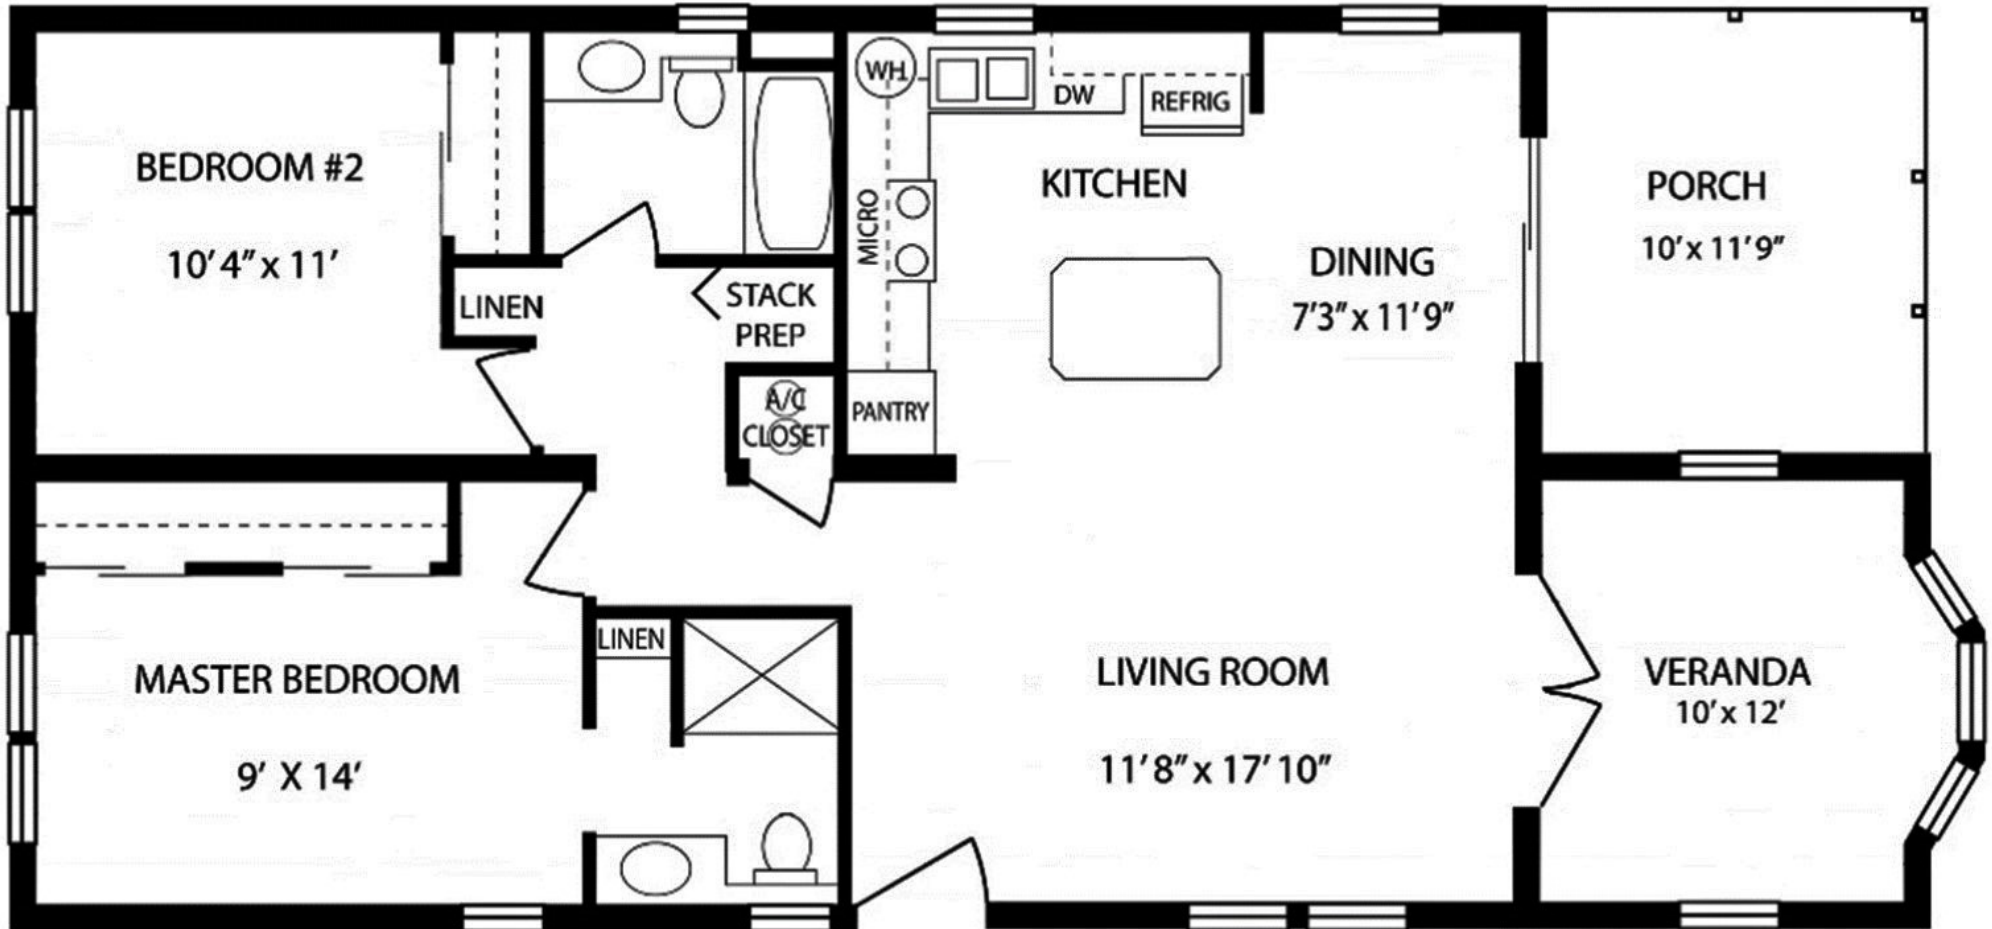

THE TARPON

LEECORP HOMES

2 BR/2 BA PLUS VERANDA ROOM DOUBLE WIDE MANUFACTURED HOME
23'8" x 50' ~ 1,066 sq. ft. with 10' x 11'9" FACTORY-BUILT PORCH
(EXTERIOR DIMENSIONS—SIZE APPROXIMATE)

TNR Model 2403A

LEECORP HOMES ESTERO MODEL CENTER