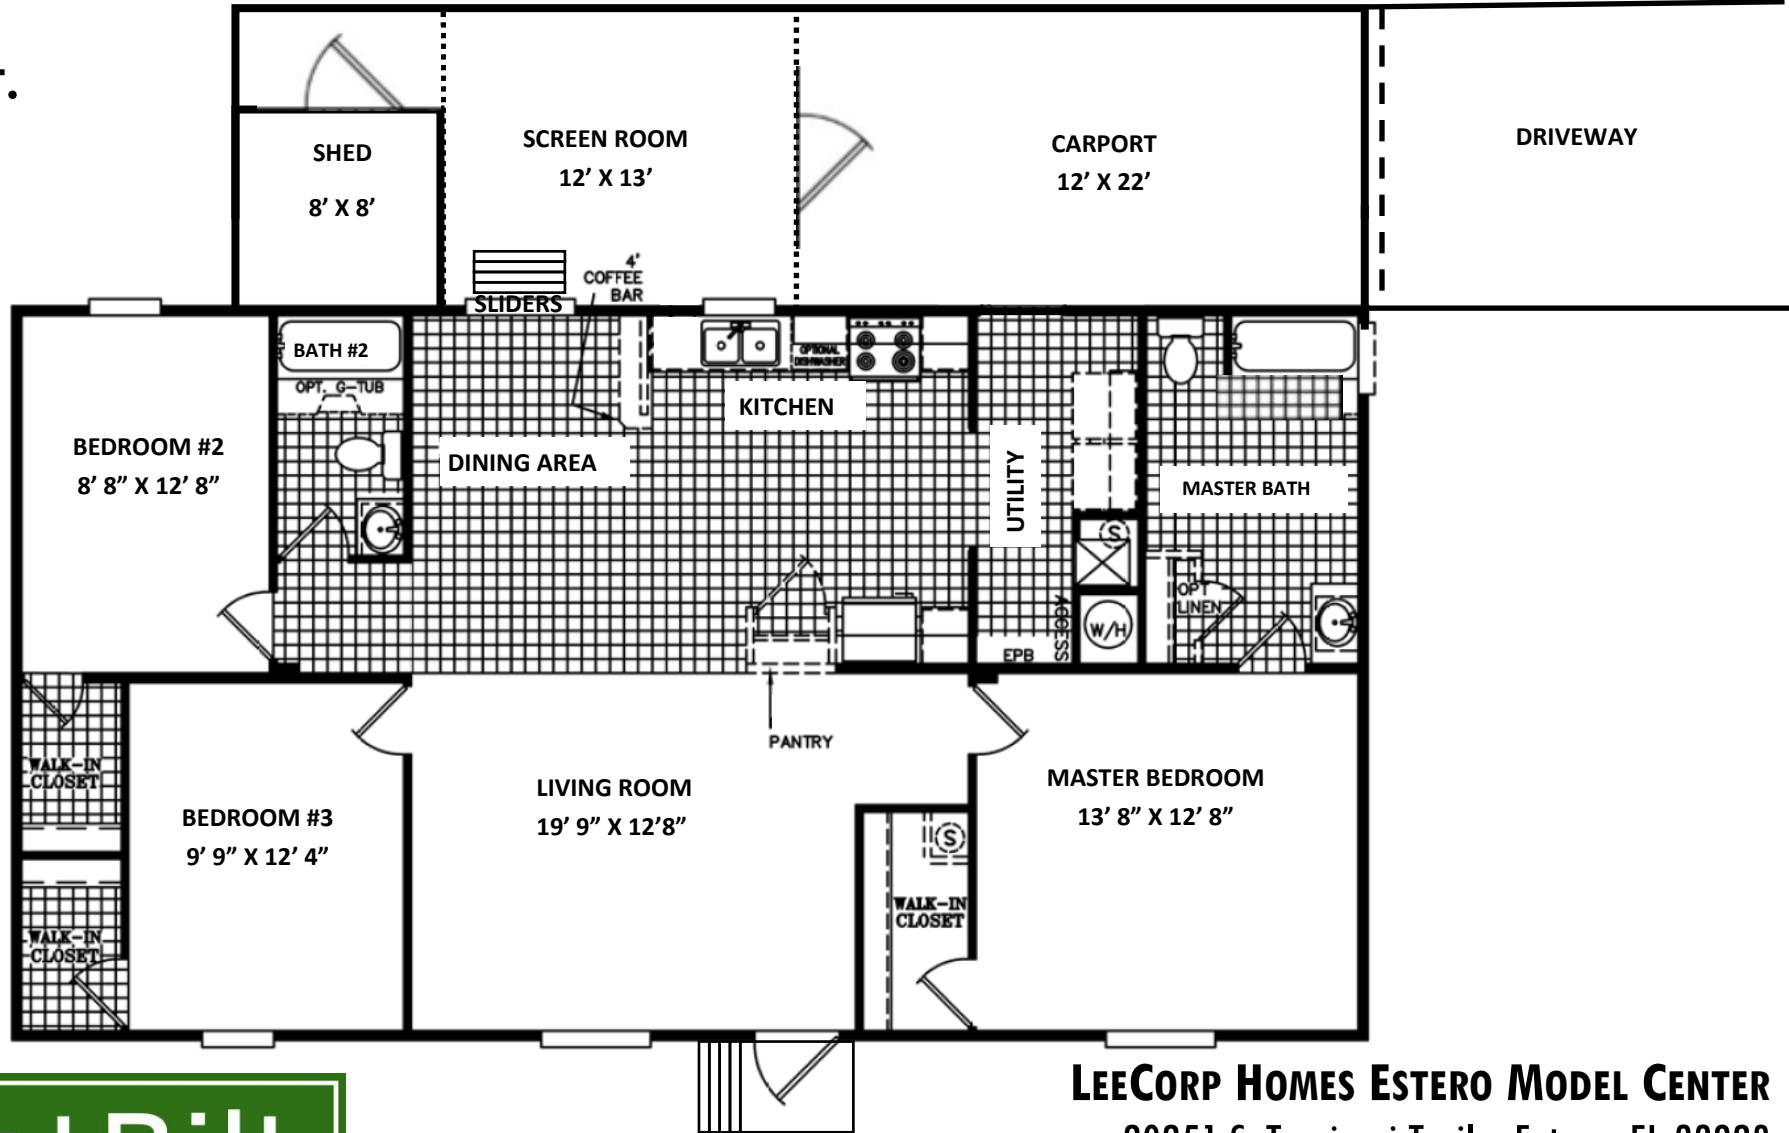

FLAMINGO

LEECORP HOMES

3BR/2BA ~ DOUBLE WIDE MANUFACTURED HOME

28' x 48'

1248 Sq. Ft.

Homerun Model 2848229

LEECORP HOMES ESTERO MODEL CENTER

20251 S. Tamiami Trail • Estero, FL 33928