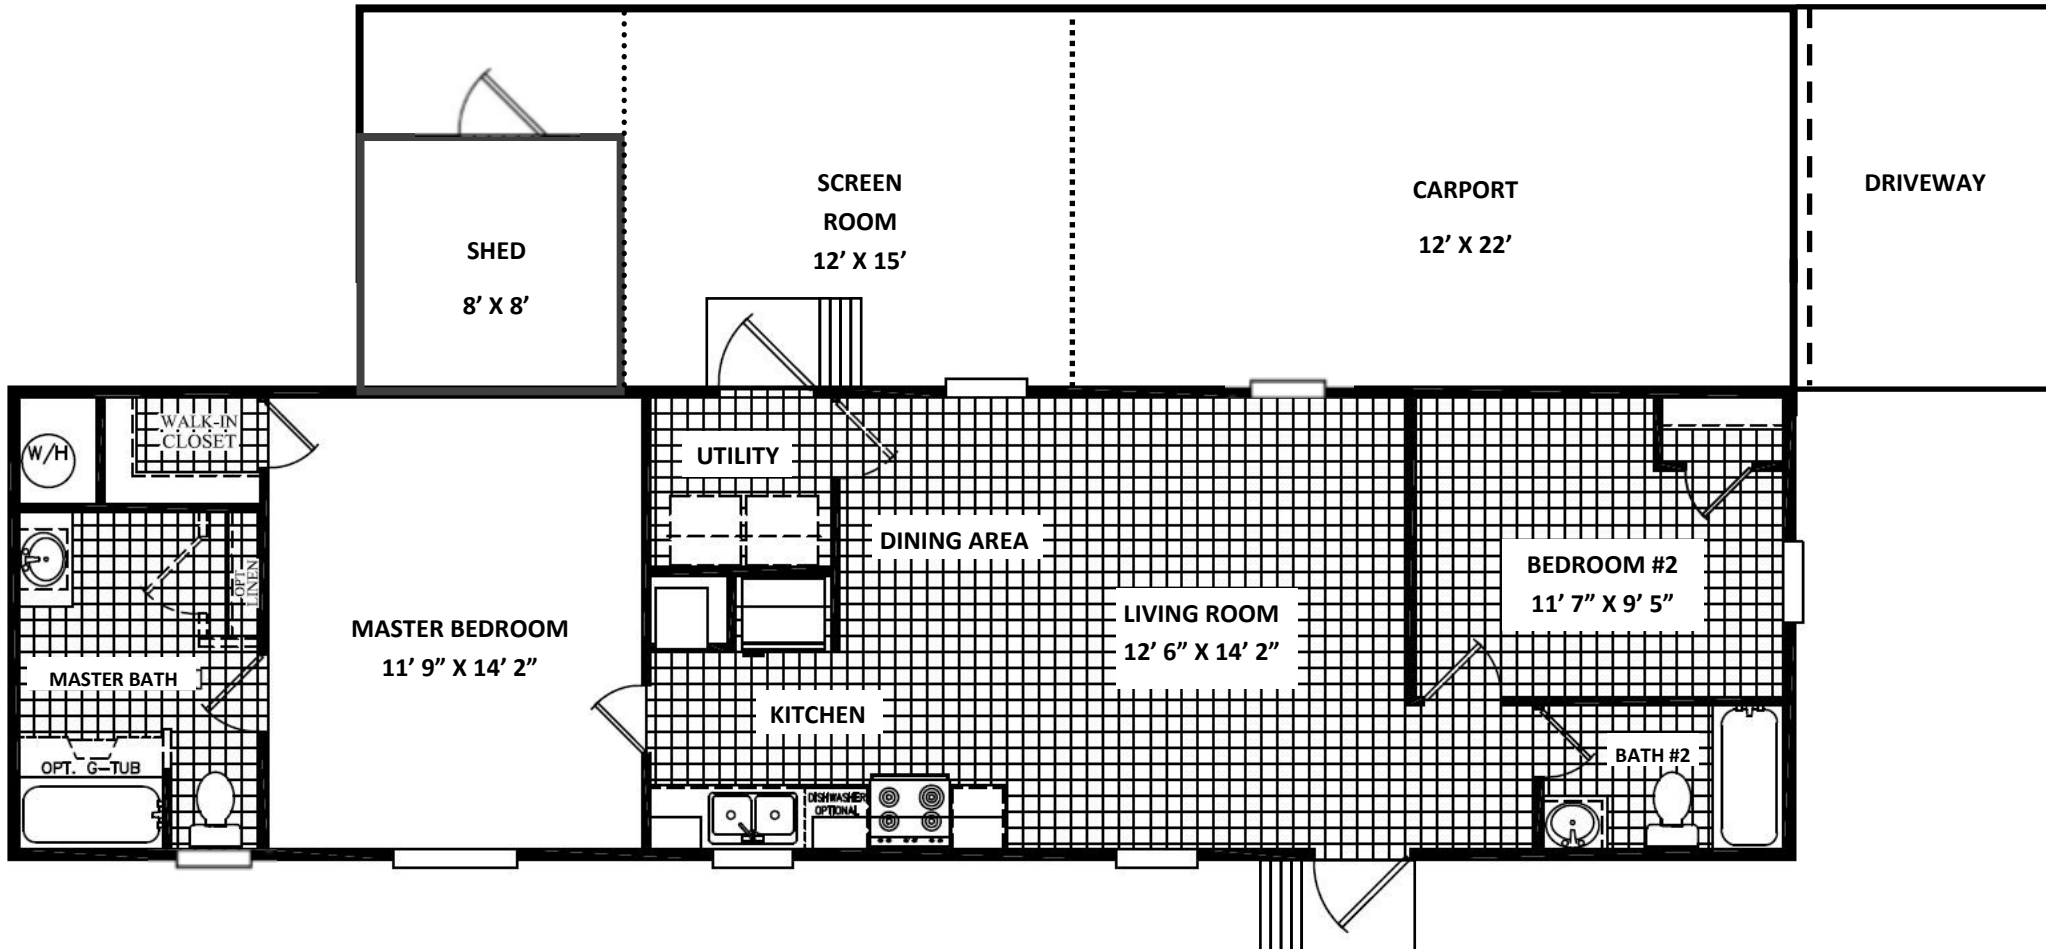

HERON

2BR/2BA ~ SINGLE WIDE MANUFACTURED HOME

16' x 56'

831 Sq. Ft.

Homerun Model 1656280

LEECORP HOMES ESTERO MODEL CENTER

20251 S. Tamiami Trail • Estero, FL 33928

239.498.2220 • 800.428.1318