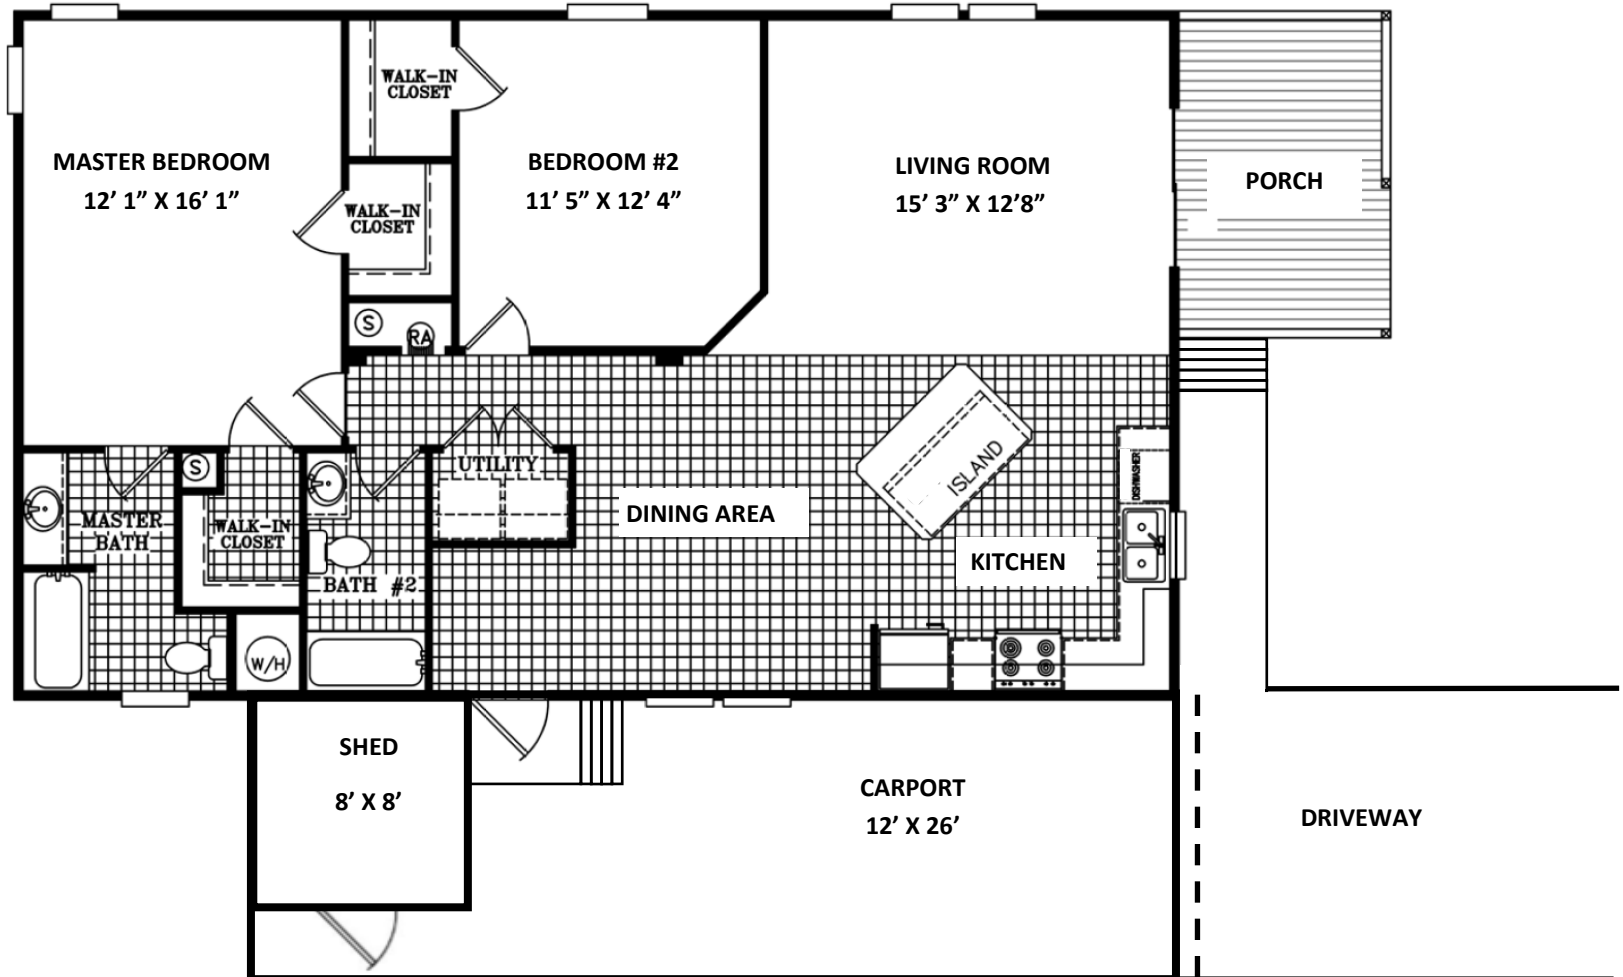

OSPREY

2BR/2BA ~ DOUBLE WIDE MANUFACTURED HOME

28' x 44' Plus 8' Porch

1144 Sq. Ft.

Legend Express Model 2844191

LEECORP HOMES ESTERO MODEL CENTER

20251 S. Tamiami Trail • Estero, FL 33928

239.498.2220 • 800.428.1318