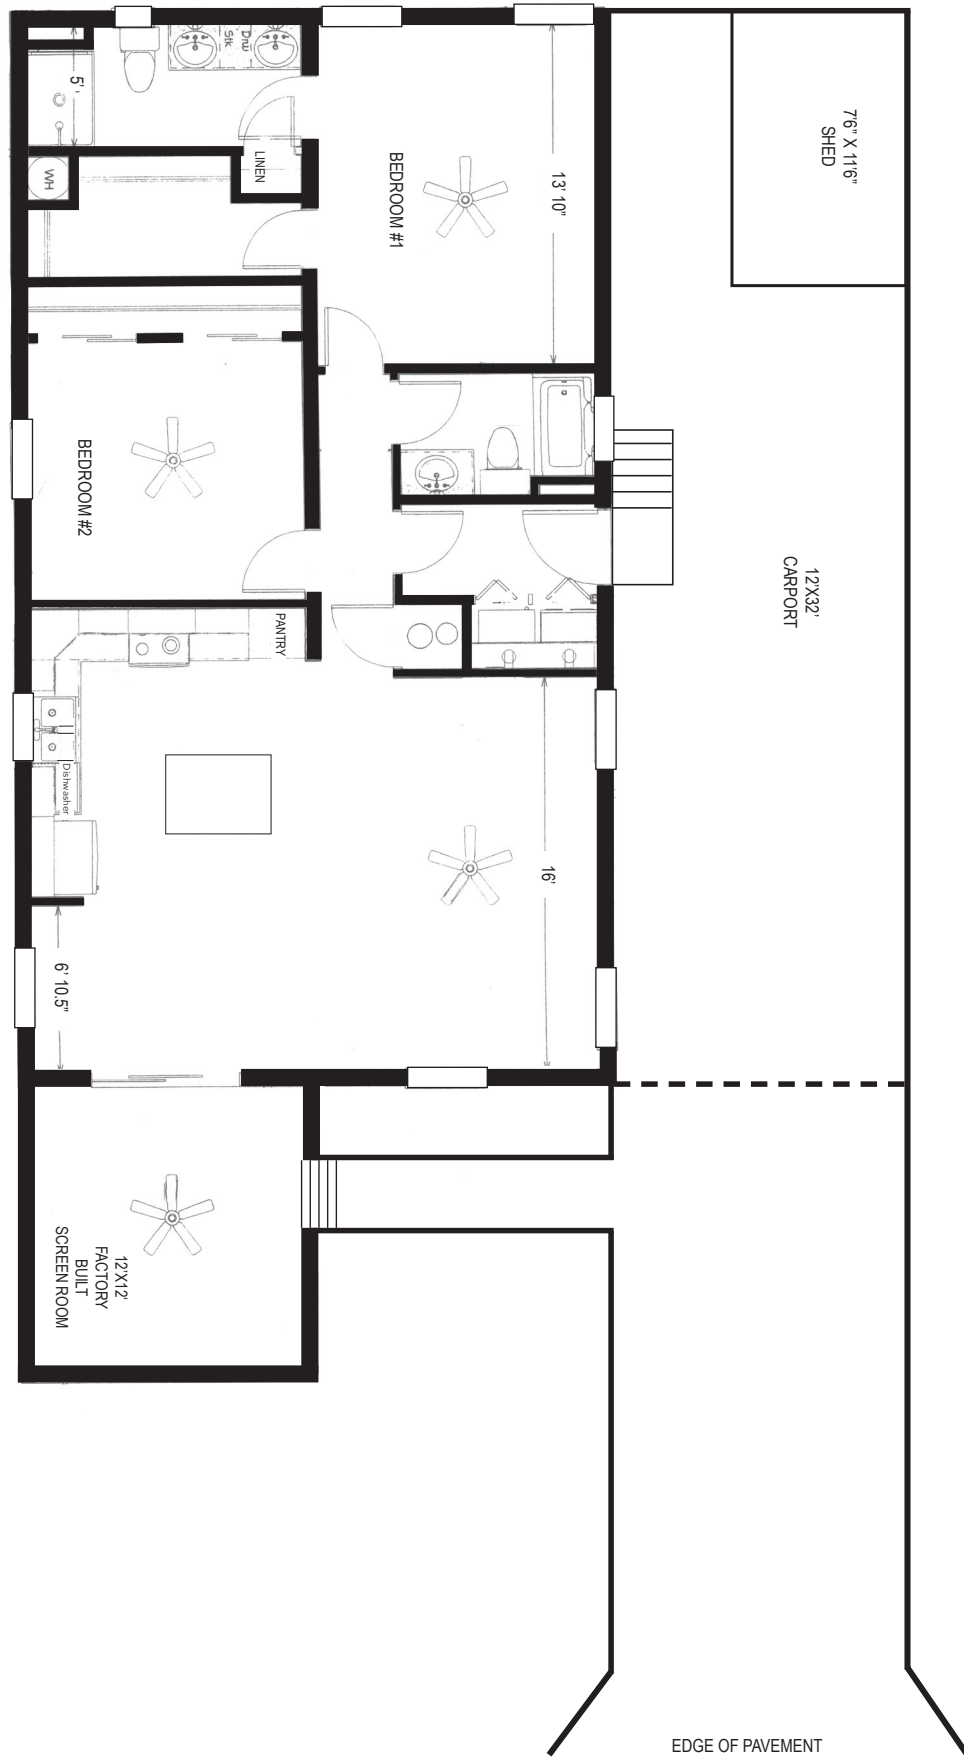

23 Queen Palm Dr.

2BR/2BA 24' x 43'4" (Including 12'X12' Screen Room)
1,040 SQ. FT. ~ IMP 2421A

LEECORP HOMES

LEECORP HOMES ESTERO MODEL CENTER
20251 S TAMiami TRAIL • ESTERO, FL 33928
239.498.2220 • 800.428.1318