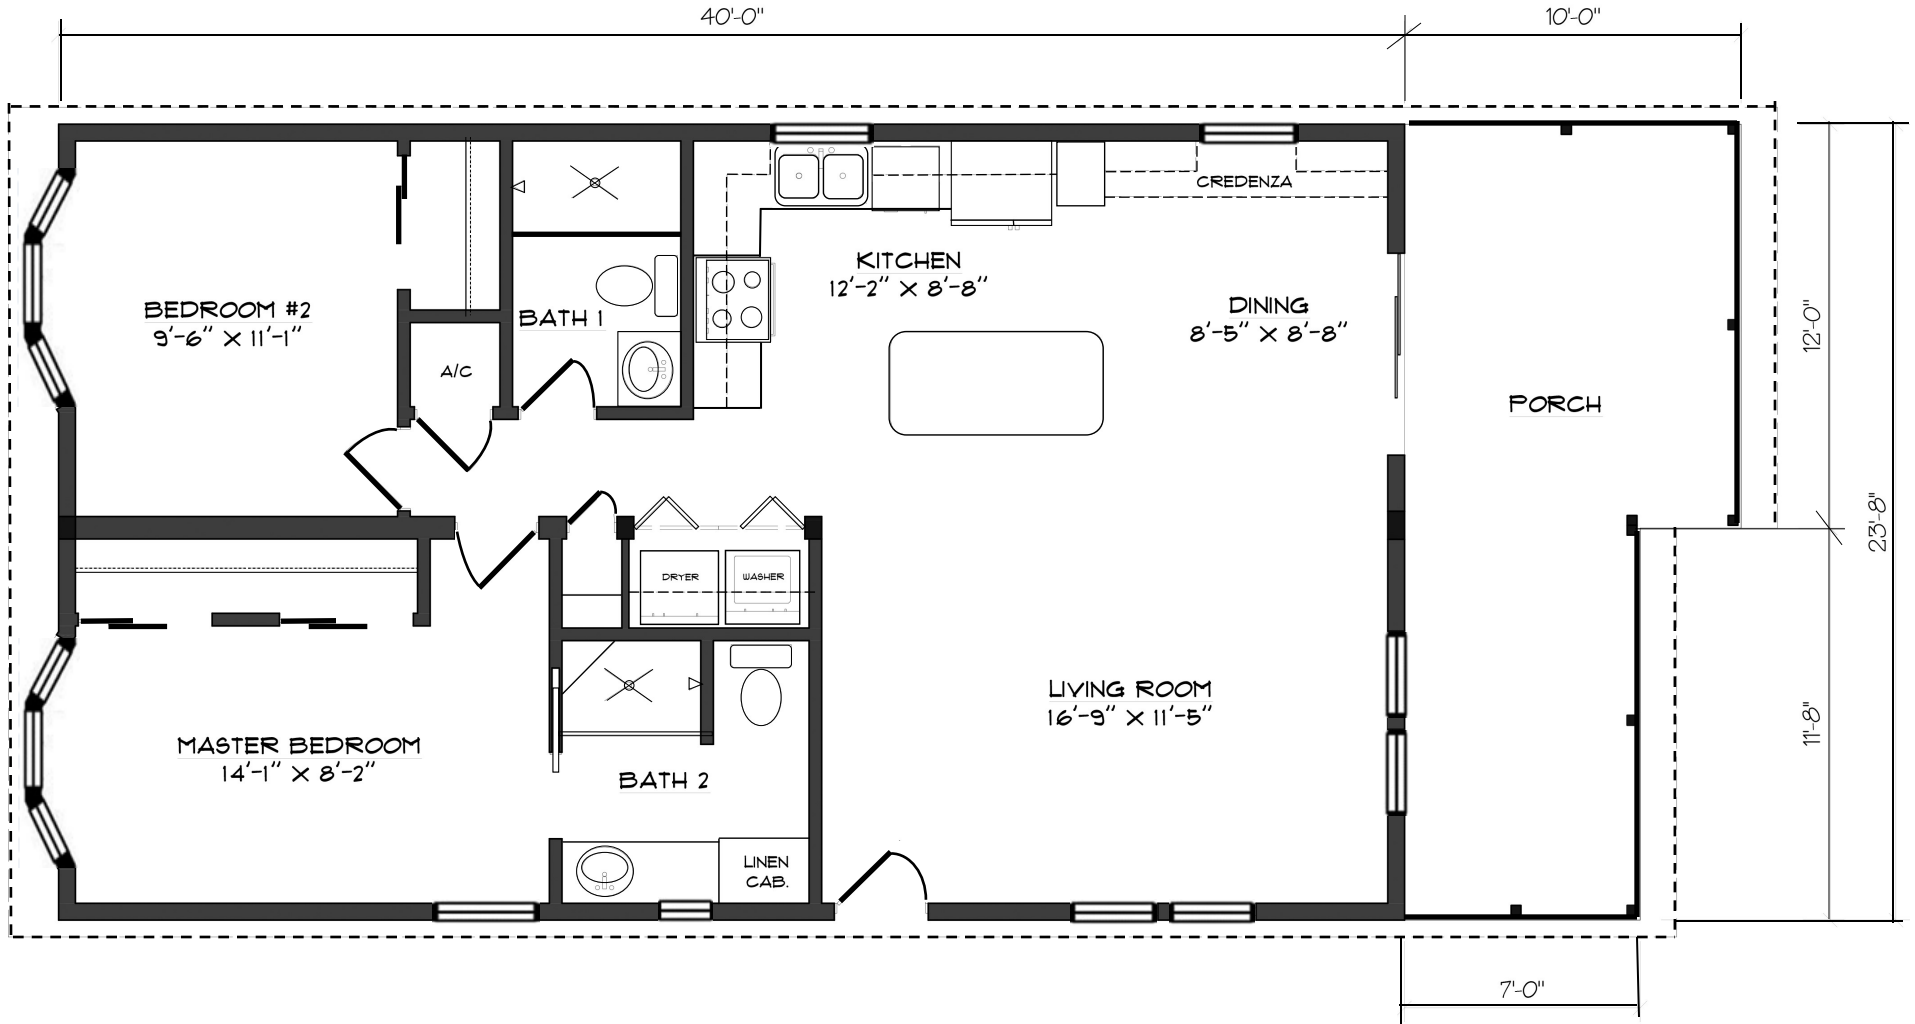

THE DOLPHIN

2 BR/2 BA DOUBLE WIDE MANUFACTURED HOME

LEECORP HOMES ESTERO MODEL CENTER

20251 S. Tamiami Trail • Estero, FL 33928

239.498.2220 • 800.428.1318

www.LeeCorpHomes.com