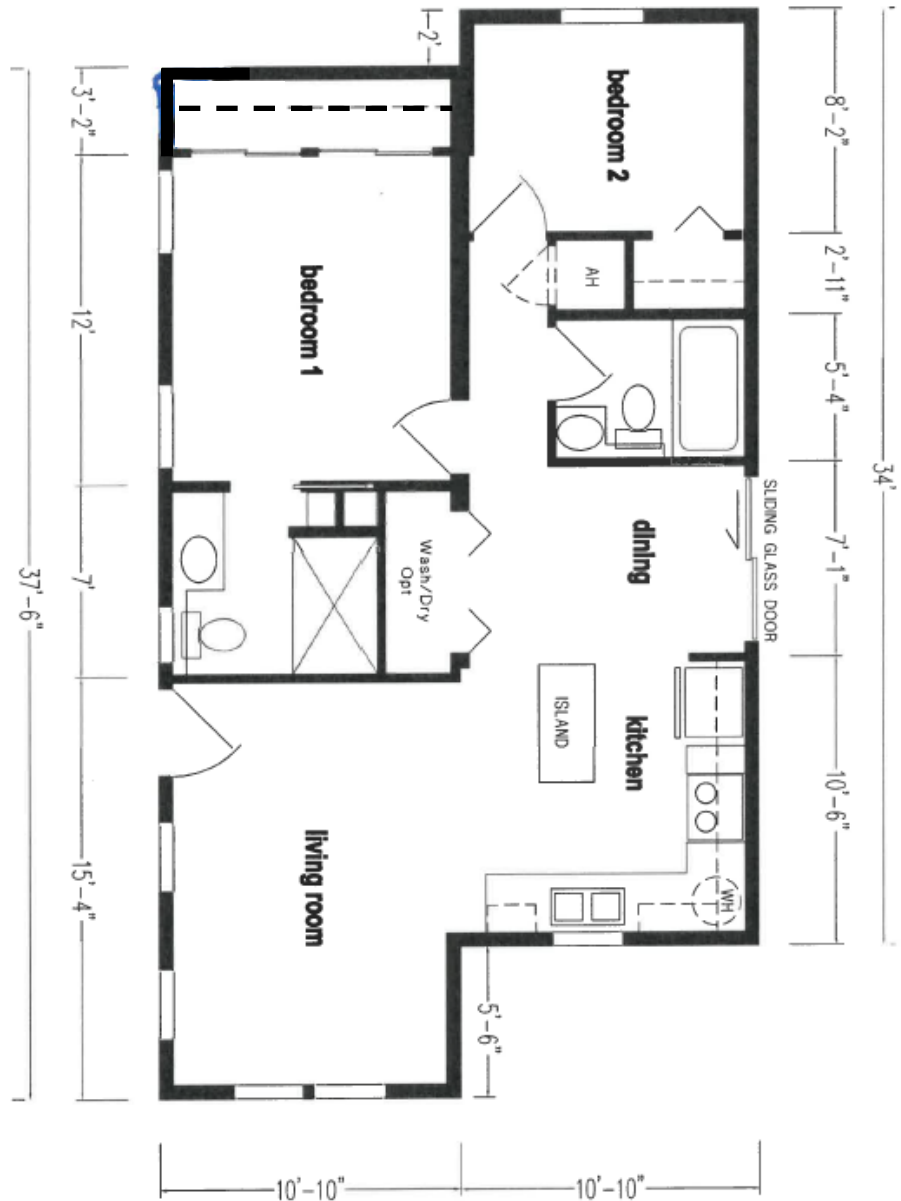

# PALMETTO PALMS

A 55+ Community

19681 Summerlin Rd. #C353  
FT. MYERS, FL

2BR/2BA WITH 8' x 11' SITE-BUILT SCREEN

## Interior/Exterior Features:

- 2"x 6" exterior wall studs
- 16" on center construction – trusses, exterior/interior studs, floor joists
- Upgraded insulation package – R30/19/11
- Dimensional shingles (Owens Corning)
- Composite wood decking in screen room and steps/landings
- Impact glass – windows and sliding glass doors
- Cathedral ceilings
- 3" crown molding
- Solar tube – hall bathroom
- ½" drywall with knockdown finish and Sherwin Williams paint
- 30 gallon water heater
- LED can lights in kitchen/dining room/bathroom
- Mohawk vinyl laminate floors throughout
- White shaker wood cabinets throughout
- LG stainless steel appliance package
- Granite Counters in kitchen
- Tile shower - master bathroom
- Moen faucets throughout